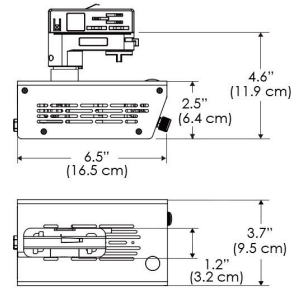

# MECHANICAL FIGURES

**W500B-TOX/TON**

**PS**

**PSX**

**W500B-TG**

**W500B-TEX**

**W500B-CLP**

**Mounting Bracket Dimensions ALL-CLP**

\*All -CLP configuration models come with standard DC cables of 6 inches and AC cables of 10 ft.

## PHOTOMETRIC DATA

### TB

Distance		3' (~0.9 m)	5' (~1.5 m)	10' (~3.0 m)
@10000K	fc	443	159	42
	lux	4758	1711	450
@20000K	fc	105	41	20
	lux	1128	441	209
Beam Diameter		Ø 2.6' (0.8m)	Ø 4.3' (1.3m)	Ø 8.7' (2.6m)