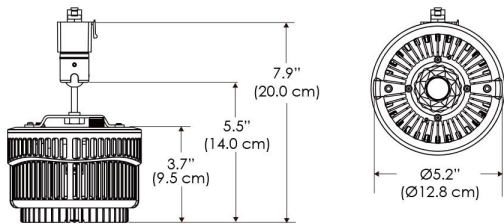

# MECHANICAL FIGURES

**W500B-TOX/TON**

**PS**

**PSX**

**W500B-TG**

**W500B-TEX**

**W500B-CLP**

**Mounting Bracket Dimensions ALL-CLP**

\*All -CLP configuration models come with standard DC cables of 6 inches and AC cables of 10 ft.

## PHOTOMETRIC DATA