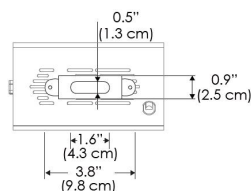

# MECHANICAL FIGURES

**W500B-TOX/TON**

**PS**

**PSX**

**W500B-TG**

**W500B-TEX**

**W500B-CLP**

**Mounting Bracket Dimensions ALL-CLP**

\*All -CLP configuration models come with standard DC cables of 6 inches and AC cables of 10 ft.

## PHOTOMETRIC DATA

### TB

Distance		3' (~0.9 m)	5' (~1.5 m)	10' (~3.0 m)
@10000K	fc	443	159	42
	lux	4758	1711	450
@20000K	fc	105	41	20
	lux	1128	441	209
Beam Diameter		Ø 2.6' (0.8m)	Ø 4.3' (1.3m)	Ø 8.7' (2.6m)