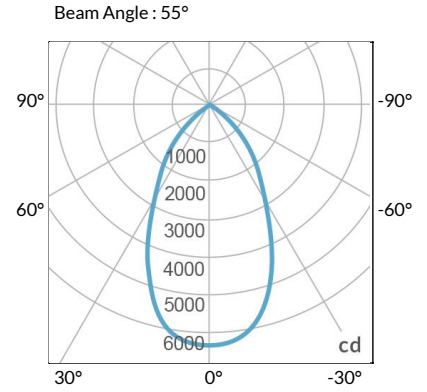

# MECHANICAL FIGURES

**W500B-TOX/TON**

**PS**

**PSX**

**W500B-TG**

**W500B-TEX**

**W500B-CLP**

**Mounting Bracket Dimensions ALL-CLP**

## PHOTOMETRIC DATA

### TB

Distance		3' (~0.9 m)	5' (~1.5 m)	10' (~3.0 m)
@10000K	fc	443	159	42
	lux	4758	1711	450
@20000K	fc	105	41	20
	lux	1128	441	209
Beam Diameter		Ø 2.6' (0.8m)	Ø 4.3' (1.3m)	Ø 8.7' (2.6m)