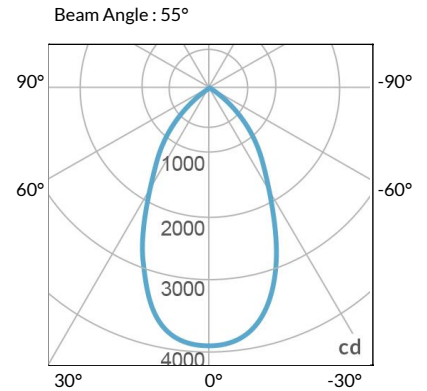

## PHOTOMETRIC DATA

### AMZ

Distance		3' (~0.9 m)	5' (~1.5 m)	10' (~3.0 m)
@4000K	fc	711	363	72
	lux	7647	3898	765
@6500K	fc	712	363	72
	lux	7659	3904	766
Beam Diameter		Ø 2.6' (0.8m)	Ø 4.3' (1.3m)	Ø 8.7' (2.6m)

### TB

Distance		3' (~0.9 m)	5' (~1.5 m)	10' (~3.0 m)
@10000K	fc	443	159	42
	lux	4758	1711	450
@20000K	fc	105	41	20
	lux	1128	441	209
Beam Diameter		Ø 2.6' (0.8m)	Ø 4.3' (1.3m)	Ø 8.7' (2.6m)