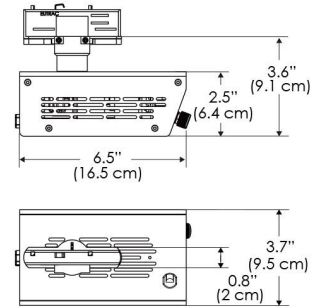

# MECHANICAL FIGURES

**W500B-TOX/TON**

**PS**

**PSX**

**W500B-TG**

**W500B-TEX**

**W500B-CLP**

**Mounting Bracket Dimensions ALL-CLP**

## PHOTOMETRIC DATA

### AMZ

Distance		3' (~0.9 m)	5' (~1.5 m)	10' (~3.0 m)
@4000K	fc	711	363	72
	lux	7647	3898	765
@6500K	fc	712	363	72
	lux	7659	3904	766
Beam Diameter		Ø 2.6' (0.8m)	Ø 4.3' (1.3m)	Ø 8.7' (2.6m)

### TB

Distance		3' (~0.9 m)	5' (~1.5 m)	10' (~3.0 m)
@10000K	fc	443	159	42
	lux	4758	1711	450
@20000K	fc	105	41	20
	lux	1128	441	209
Beam Diameter		Ø 2.6' (0.8m)	Ø 4.3' (1.3m)	Ø 8.7' (2.6m)