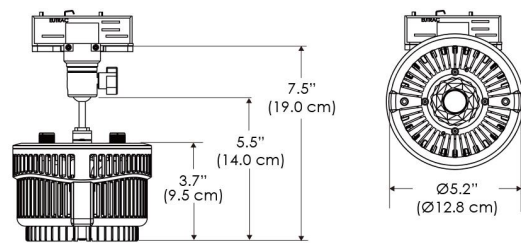

# MECHANICAL FIGURES

**W500B-TOX/TON**

**PS**

**PSX**

**W500B-TG**

**W500B-TEX**

**W500B-CLP**

**Mounting Bracket Dimensions ALL-CLP**

\*All -CLP configuration models come with standard DC cables of 6 inches and AC cables of 10 ft.

## PHOTOMETRIC DATA