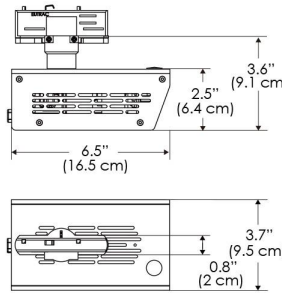

# MECHANICAL FIGURES

**W500B-TOX/TON**

**PS**

**PSX**

**W500B-TG**

**W500B-TEX**

**W500B-CLP**

**Mounting Bracket Dimensions ALL-CLP**

## PHOTOMETRIC DATA

### AMZ

Distance		3' (~0.9 m)	5' (~1.5 m)	10' (~3.0 m)
@4000K	fc	711	363	72
	lux	7647	3898	765
@6500K	fc	712	363	72
	lux	7659	3904	766
Beam Diameter		Ø 2.6' (0.8m)	Ø 4.3' (1.3m)	Ø 8.7' (2.6m)

### TB

Distance		3' (~0.9 m)	5' (~1.5 m)	10' (~3.0 m)
@10000K	fc	443	159	42
	lux	4758	1711	450
@20000K	fc	105	41	20
	lux	1128	441	209
Beam Diameter		Ø 2.6' (0.8m)	Ø 4.3' (1.3m)	Ø 8.7' (2.6m)