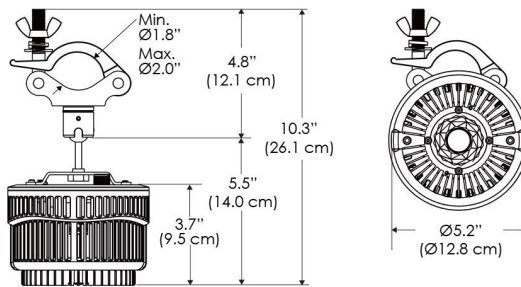

# MECHANICAL FIGURES

**W500B-TOX/TON**

**PS**

**PSX**

**W500B-TG**

**W500B-TEX**

**W500B-CLP**

**Mounting Bracket Dimensions ALL-CLP**

\*All -CLP configuration models come with standard DC cables of 6 inches and AC cables of 10 ft.

## PHOTOMETRIC DATA

### TB

Distance		3' (~0.9 m)	5' (~1.5 m)	10' (~3.0 m)
@10000K	fc	443	159	42
	lux	4758	1711	450
@20000K	fc	105	41	20
	lux	1128	441	209
Beam Diameter		Ø 2.6' (0.8m)	Ø 4.3' (1.3m)	Ø 8.7' (2.6m)