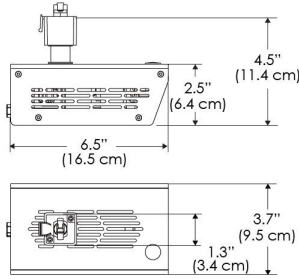

# MECHANICAL FIGURES

**W500B-TOX/TON**

**PS**

**PSX**

**W500B-TG**

**W500B-TEX**

**W500B-CLP**

**Mounting Bracket Dimensions ALL-CLP**

\*All -CLP configuration models come with standard DC cables of 6 inches and AC cables of 10 ft.

## PHOTOMETRIC DATA

### TB

Distance		3' (~0.9 m)	5' (~1.5 m)	10' (~3.0 m)
@10000K	fc	443	159	42
	lux	4758	1711	450
@20000K	fc	105	41	20
	lux	1128	441	209
Beam Diameter		Ø 2.6' (0.8m)	Ø 4.3' (1.3m)	Ø 8.7' (2.6m)