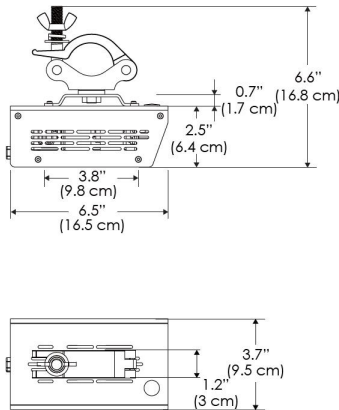

# MECHANICAL FIGURES

**W500B-TOX/TON**

**PS**

**PSX**

**W500B-TG**

**W500B-TEX**

**W500B-CLP**

**Mounting Bracket Dimensions ALL-CLP**

## PHOTOMETRIC DATA

### AMZ

Distance		3' (~0.9 m)	5' (~1.5 m)	10' (~3.0 m)
@4000K	fc	711	363	72
	lux	7647	3898	765
@6500K	fc	712	363	72
	lux	7659	3904	766
Beam Diameter		Ø 2.6' (0.8m)	Ø 4.3' (1.3m)	Ø 8.7' (2.6m)

### TB

Distance		3' (~0.9 m)	5' (~1.5 m)	10' (~3.0 m)
@10000K	fc	443	159	42
	lux	4758	1711	450
@20000K	fc	105	41	20
	lux	1128	441	209
Beam Diameter		Ø 2.6' (0.8m)	Ø 4.3' (1.3m)	Ø 8.7' (2.6m)