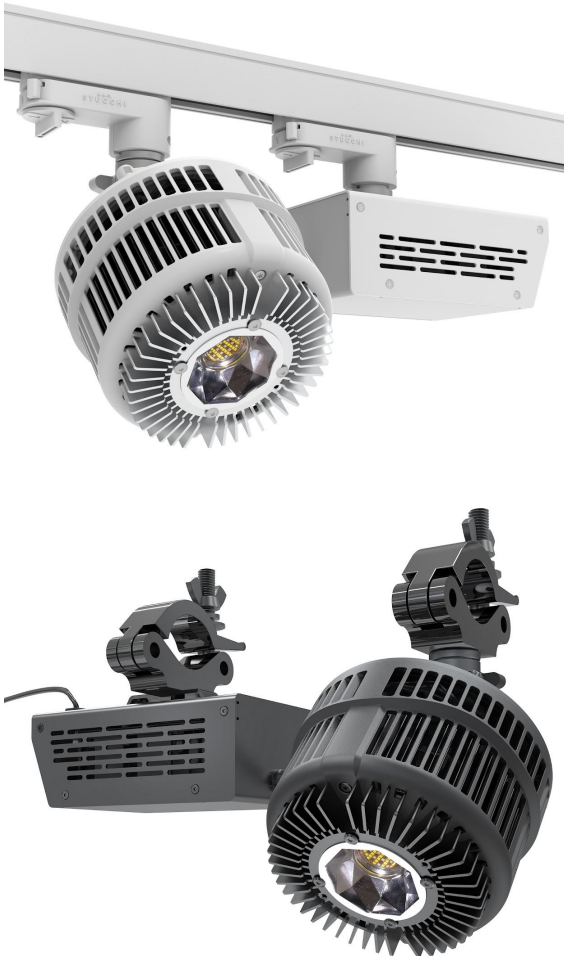

# W500 Interior Landscape / Aquascape Light

## 175W LED / 55°