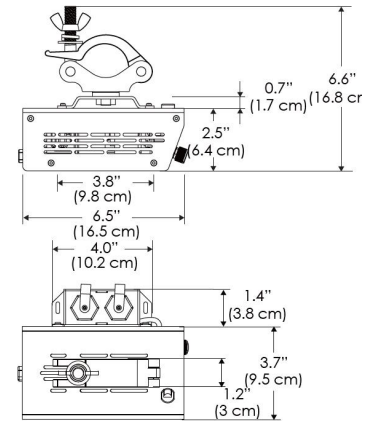

# MECHANICAL FIGURES

**W500B-TOX/TON**

**PS**

**PSX**

**W500B-TG**

**W500B-TEX**

**W500B-CLP**

**Mounting Bracket Dimensions ALL-CLP**

## PHOTOMETRIC DATA

### AMZ

Distance		3' (~0.9 m)	5' (~1.5 m)	10' (~3.0 m)
@4000K	fc	711	363	72
	lux	7647	3898	765
@6500K	fc	712	363	72
	lux	7659	3904	766
Beam Diameter		Ø 2.6' (0.8m)	Ø 4.3' (1.3m)	Ø 8.7' (2.6m)

### TB

Distance		3' (~0.9 m)	5' (~1.5 m)	10' (~3.0 m)
@10000K	fc	443	159	42
	lux	4758	1711	450
@20000K	fc	105	41	20
	lux	1128	441	209
Beam Diameter		Ø 2.6' (0.8m)	Ø 4.3' (1.3m)	Ø 8.7' (2.6m)